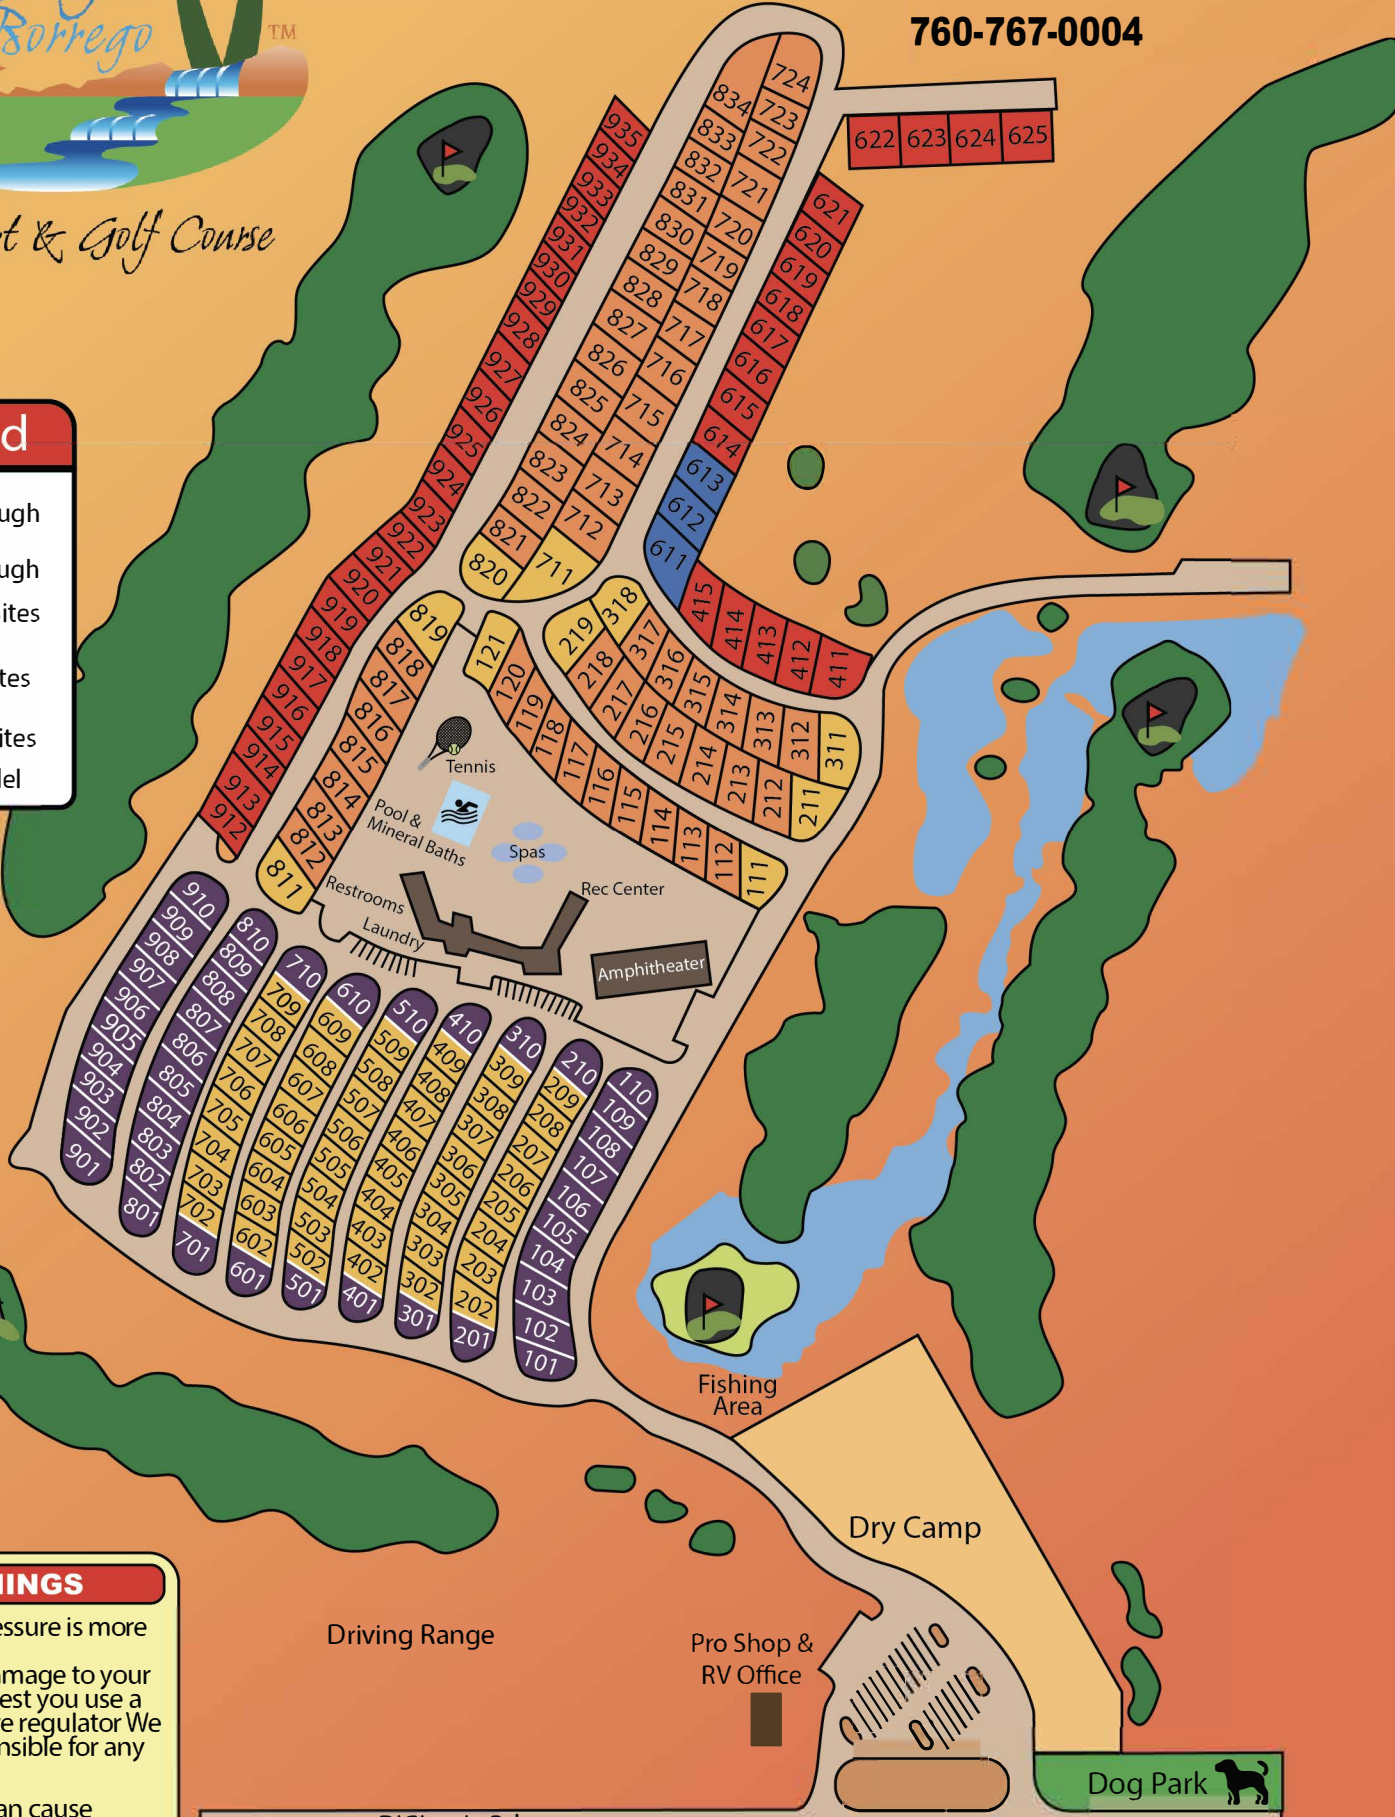

2255 DiGiorgio Road
 Borrego Springs, CA 92004
 www.SpringsAtBorrego.com

760-767-0004

RV Resort & Golf Course

Legend

- Resort Pull-Through
- Premium Pull-Through
- Fairway Sites
- Premium Corner Sites
- Premium Back-In Sites
- Park Model

DiGiorgio Rd.